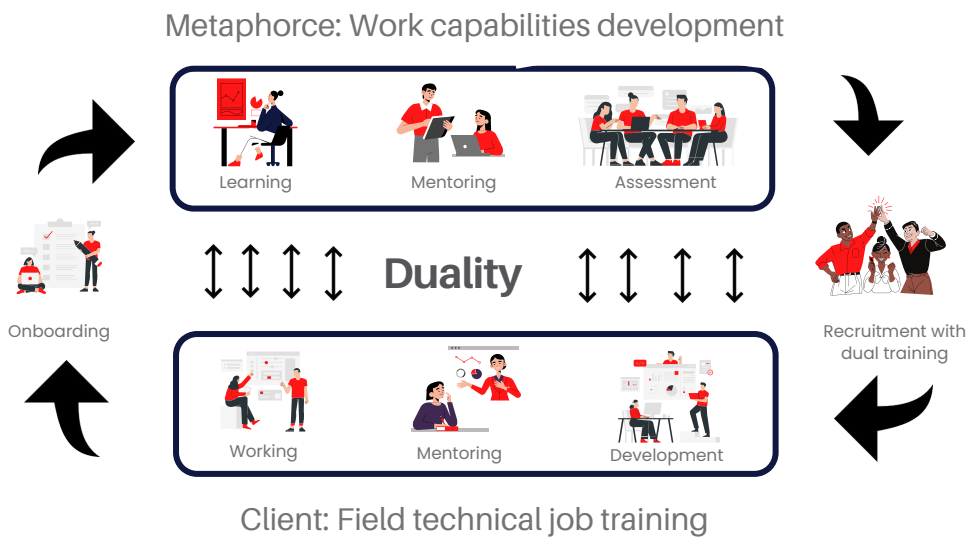

Powerful Bundle to Scale Up

We are the best ally for companies with high demand of digital workforce and services

	<i>Tech Talent Digital Journey</i>	<i>The Ideal Match</i>	<i>Solutions to Drive Business Growth</i>	<i>Exponential Growth Led to Innovative Spaces</i>
Enterprise Reinvention Program	Mindforce development	Mindforce development & Staffing Services	Mindforce development & Key Digital Services	Soft landing
Features	Profiling Attraction Hunting On Boarding Certified Training Practical Assessment Mentoring Content Access Enterprise Platform Membership	Staffing Cell Bounding Equipment Virtual & Digital Spaces Communities & Content Access Enterprise Platform Membership	Advisory Business Continuity Shelter IT Projects Full Access Enterprise Platform Membership	Co-work Physically Spaces Virtual Spaces Tailor Made Facilities Full Access Enterprise Platform Membership In Company training strategies
Technical Assets	Minimum 5 talents per month Minimum 6 months Contract Maximum 3 different profiles Preparation Time: 3 Months	Minimum 1 cel (10 talents) Minimum 12 months contract Maximum 5 different profiles Preparation Time: 3 months	Integrated Services	Integrated Services
Guaranty	1 month	3 months	3 months	N/A

Understanding our services

Our service portfolio is designed to offering all in one talent solutions. We believe in long-term business relationships, but most importantly we believe in solving problems together. This proposal intends to be an ignition engine to link global industry with the talent in Mexico that needs to be respectfully addressed and channelized to become part of a great ecosystem dinamization.

Full service talent acquisition including the following:

ONCE A WEEK IN PLACE WORK OF METAPHORCE EXECUTIVE

Dual Intensive Training

Get in touch

Jump-start your business with experts

Ubicados En G100 Silao, Guanajuato, México.